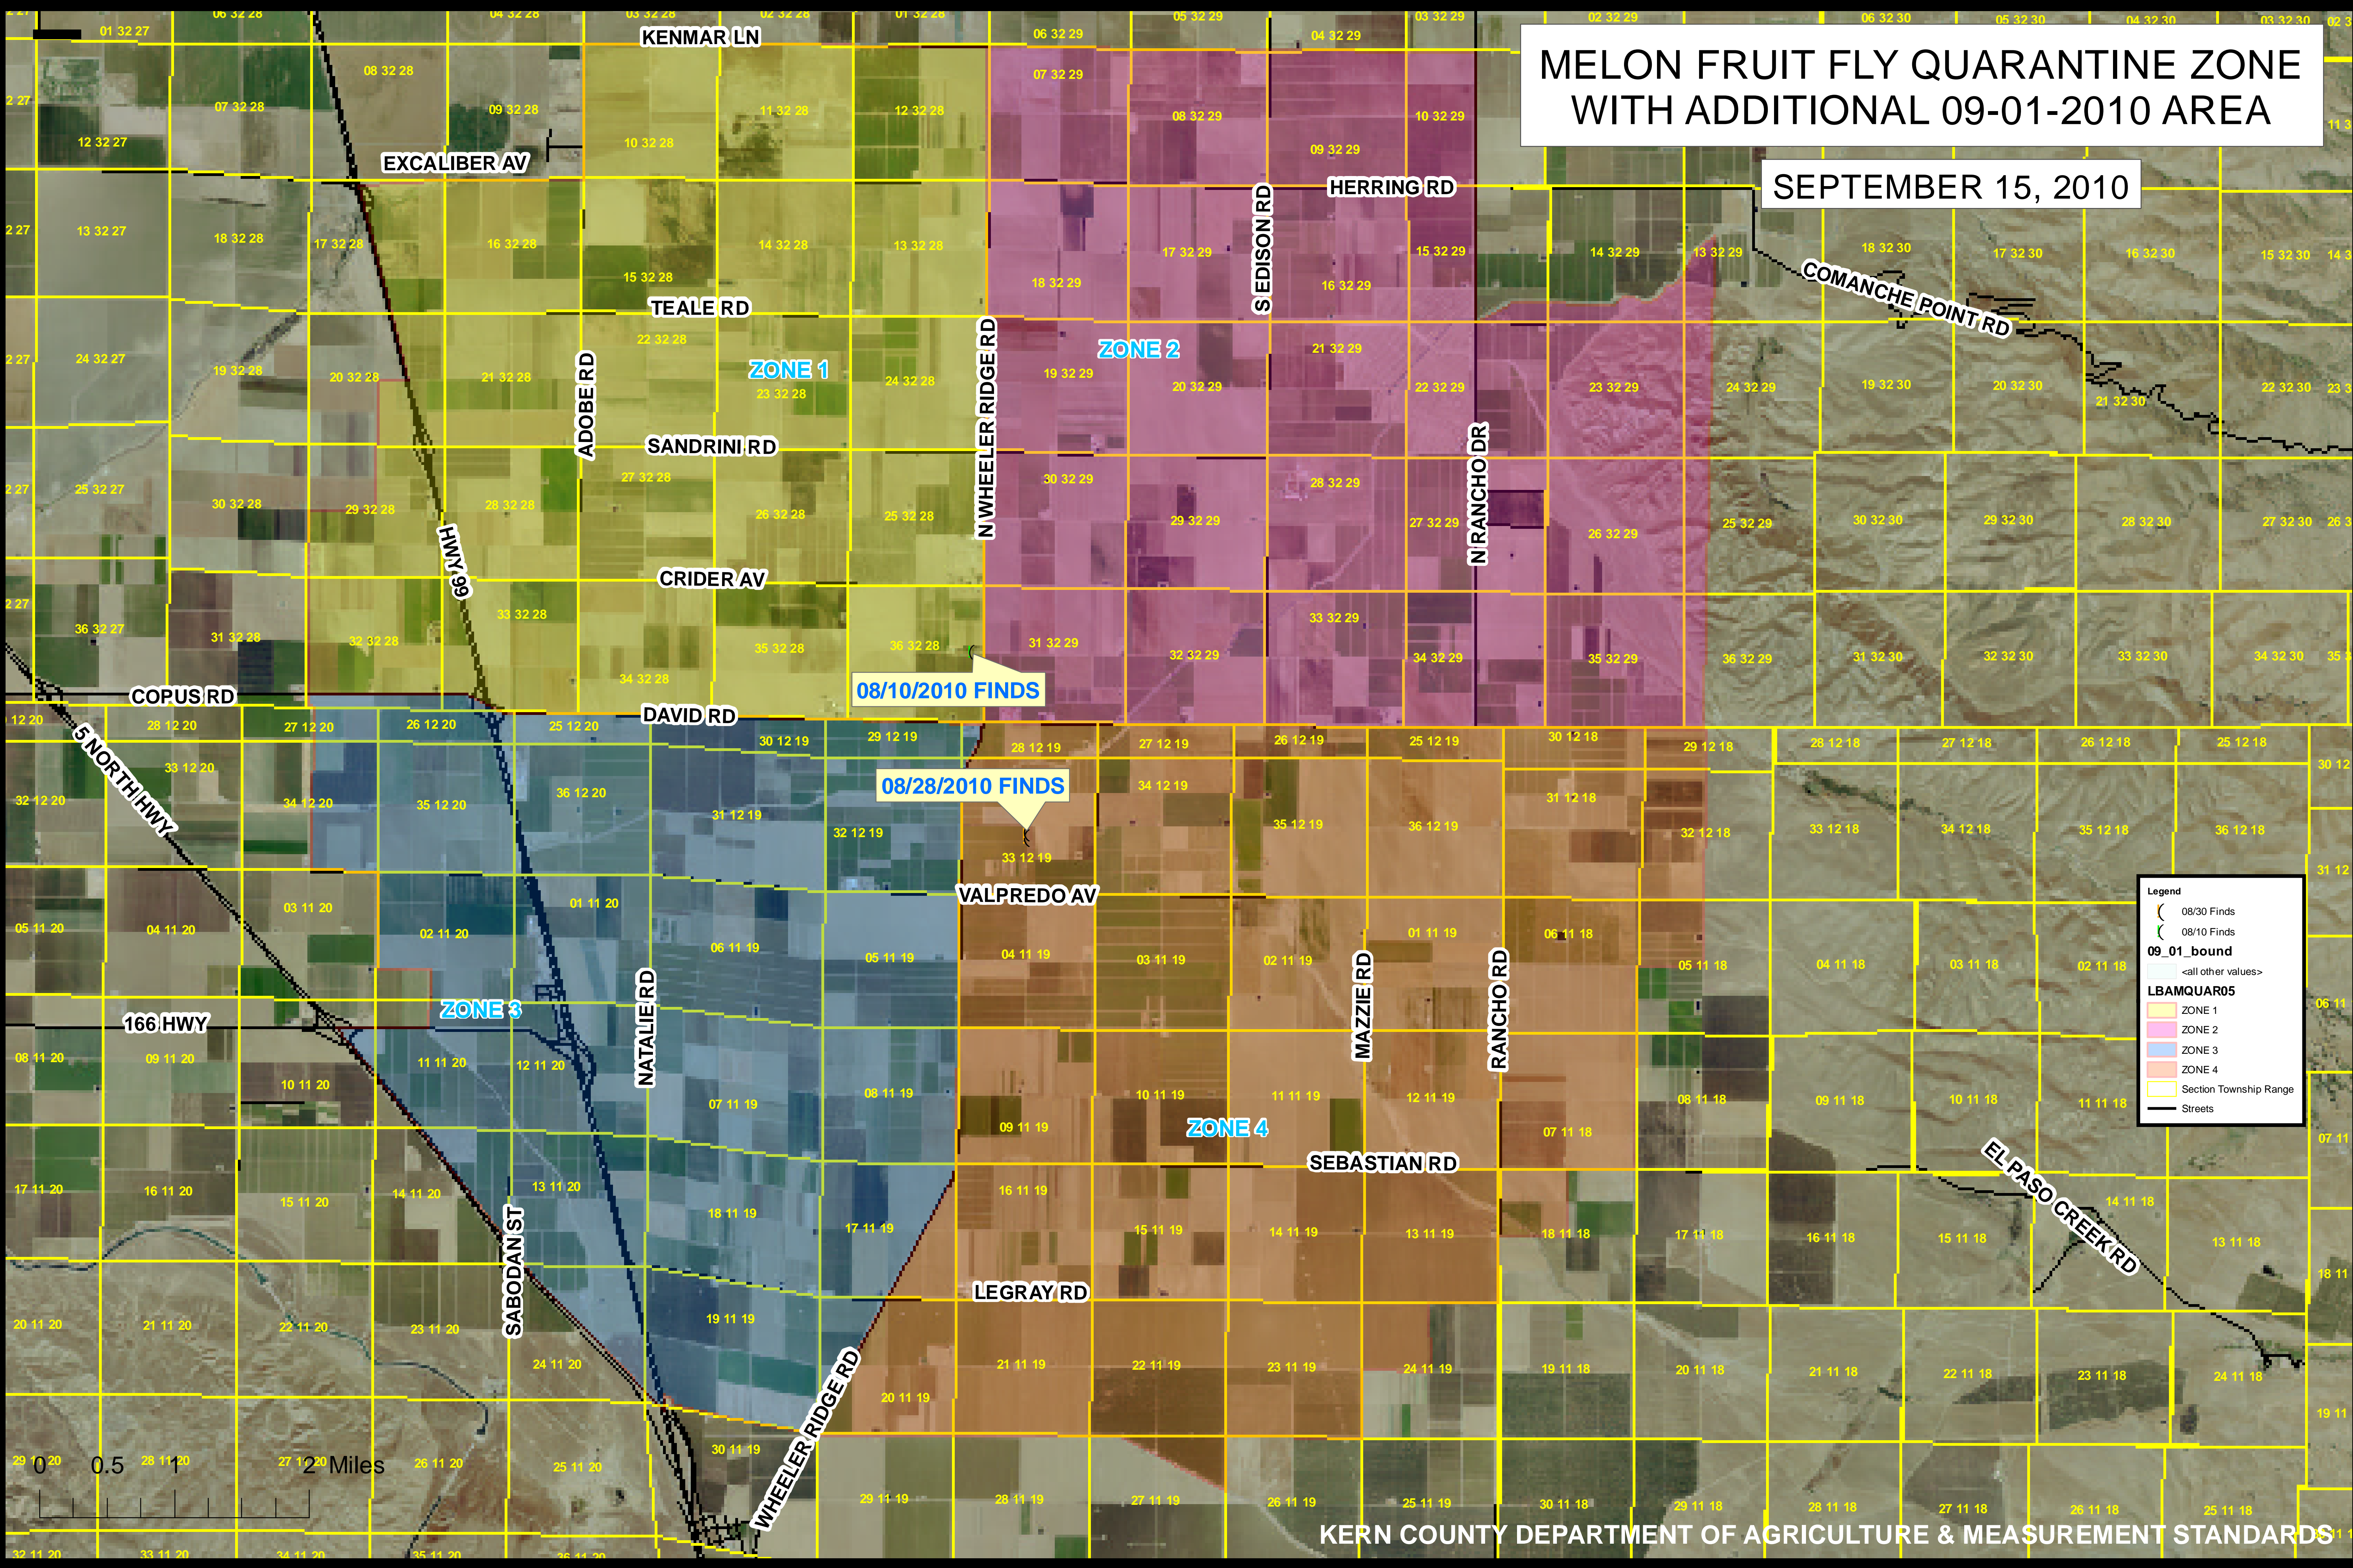

# MELON FRUIT FLY QUARANTINE ZONE WITH ADDITIONAL 09-01-2010 AREA

SEPTEMBER 15, 2010

**Legend**

- 08/30 Finds
- 08/10 Finds
- 09\_01\_bound
- <all other values>
- LBAMQUAR05**
- ZONE 1
- ZONE 2
- ZONE 3
- ZONE 4
- Section Township Range
- Streets