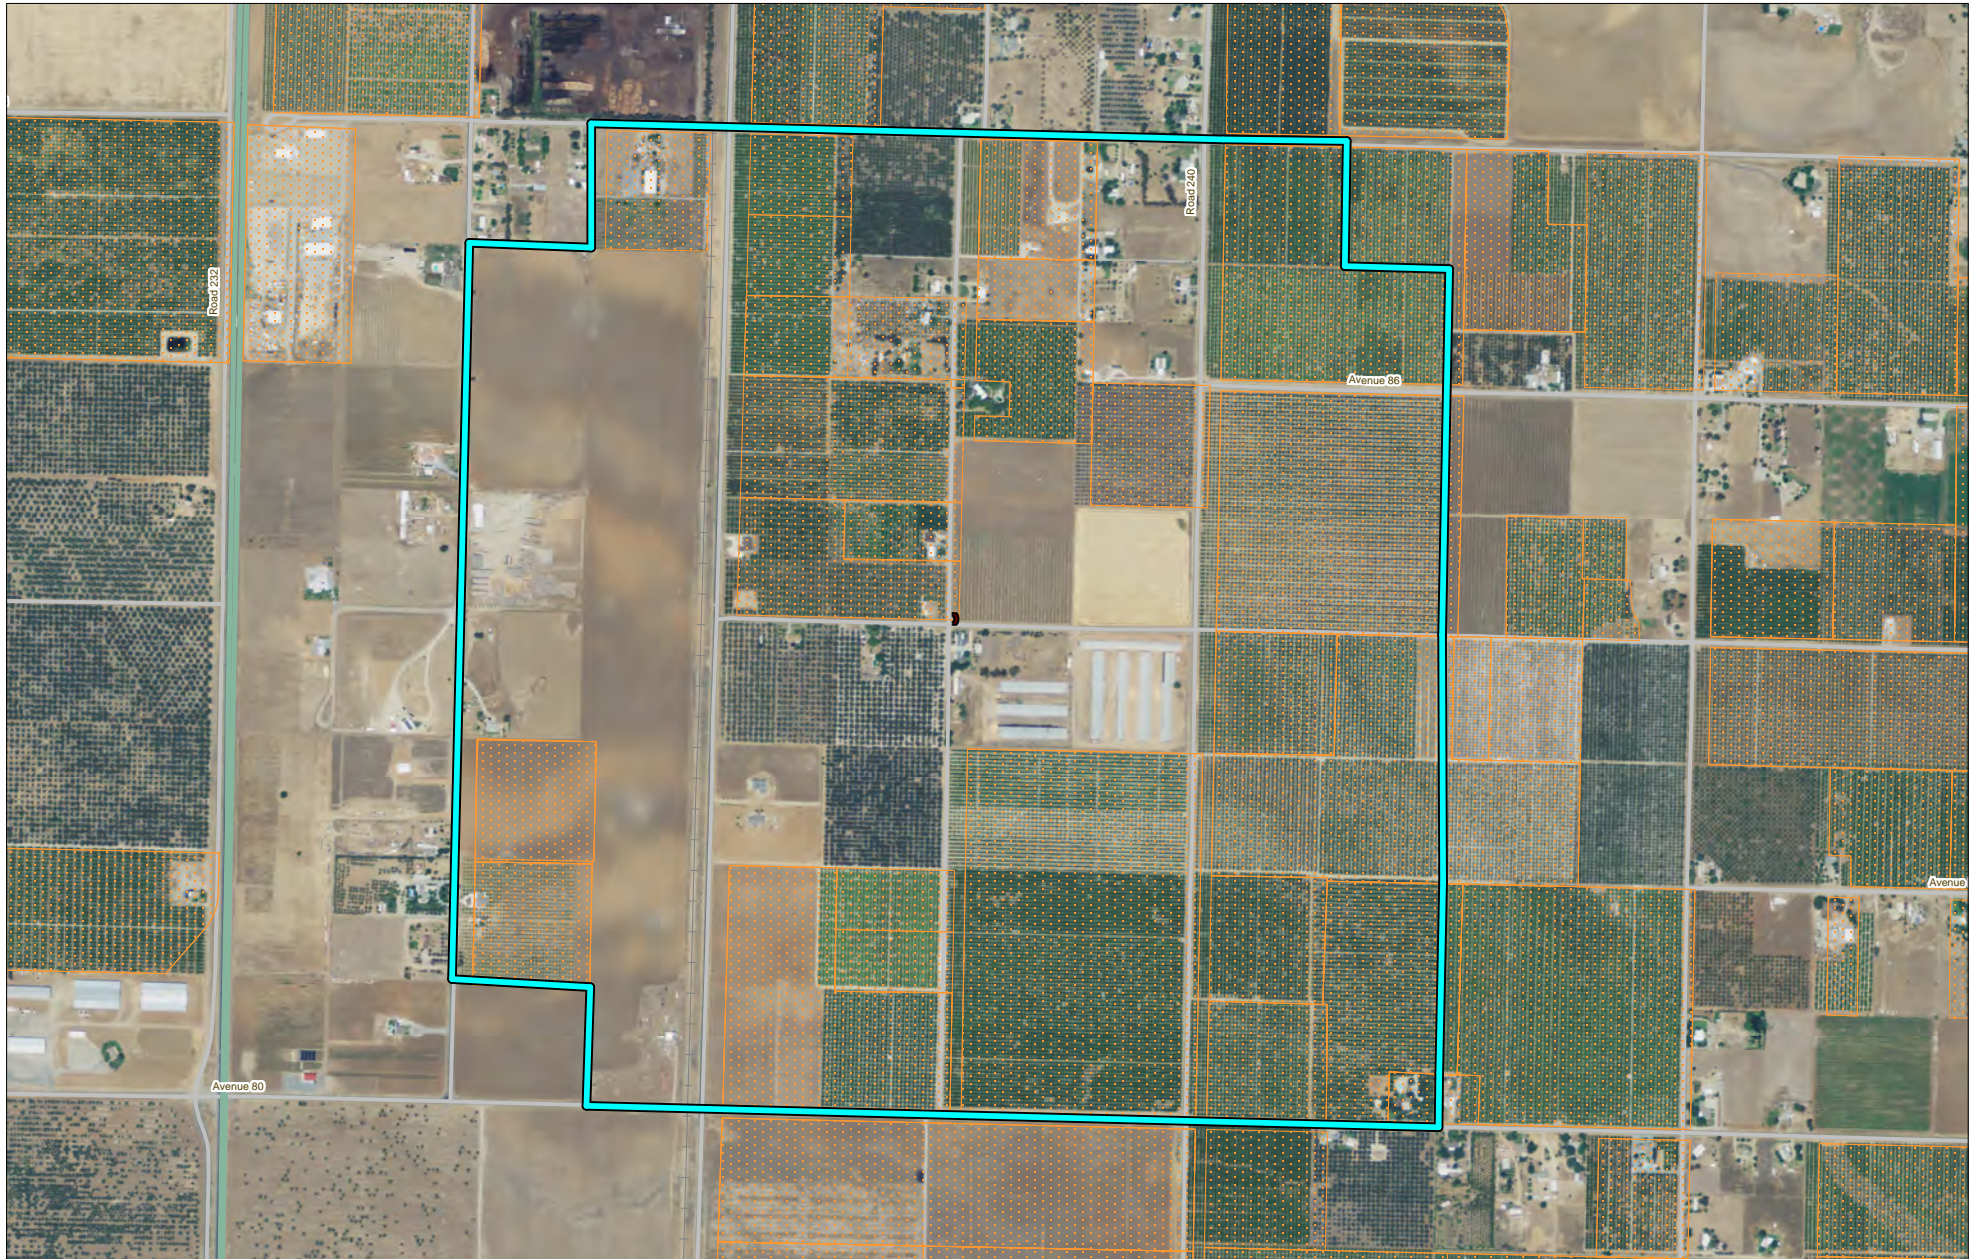

ASIAN CITRUS PSYLLID TERRA BELLA, TULARE COUNTY 2012

ACP DETECTION

800M TREATMENT AREA

CITRUS CROPS