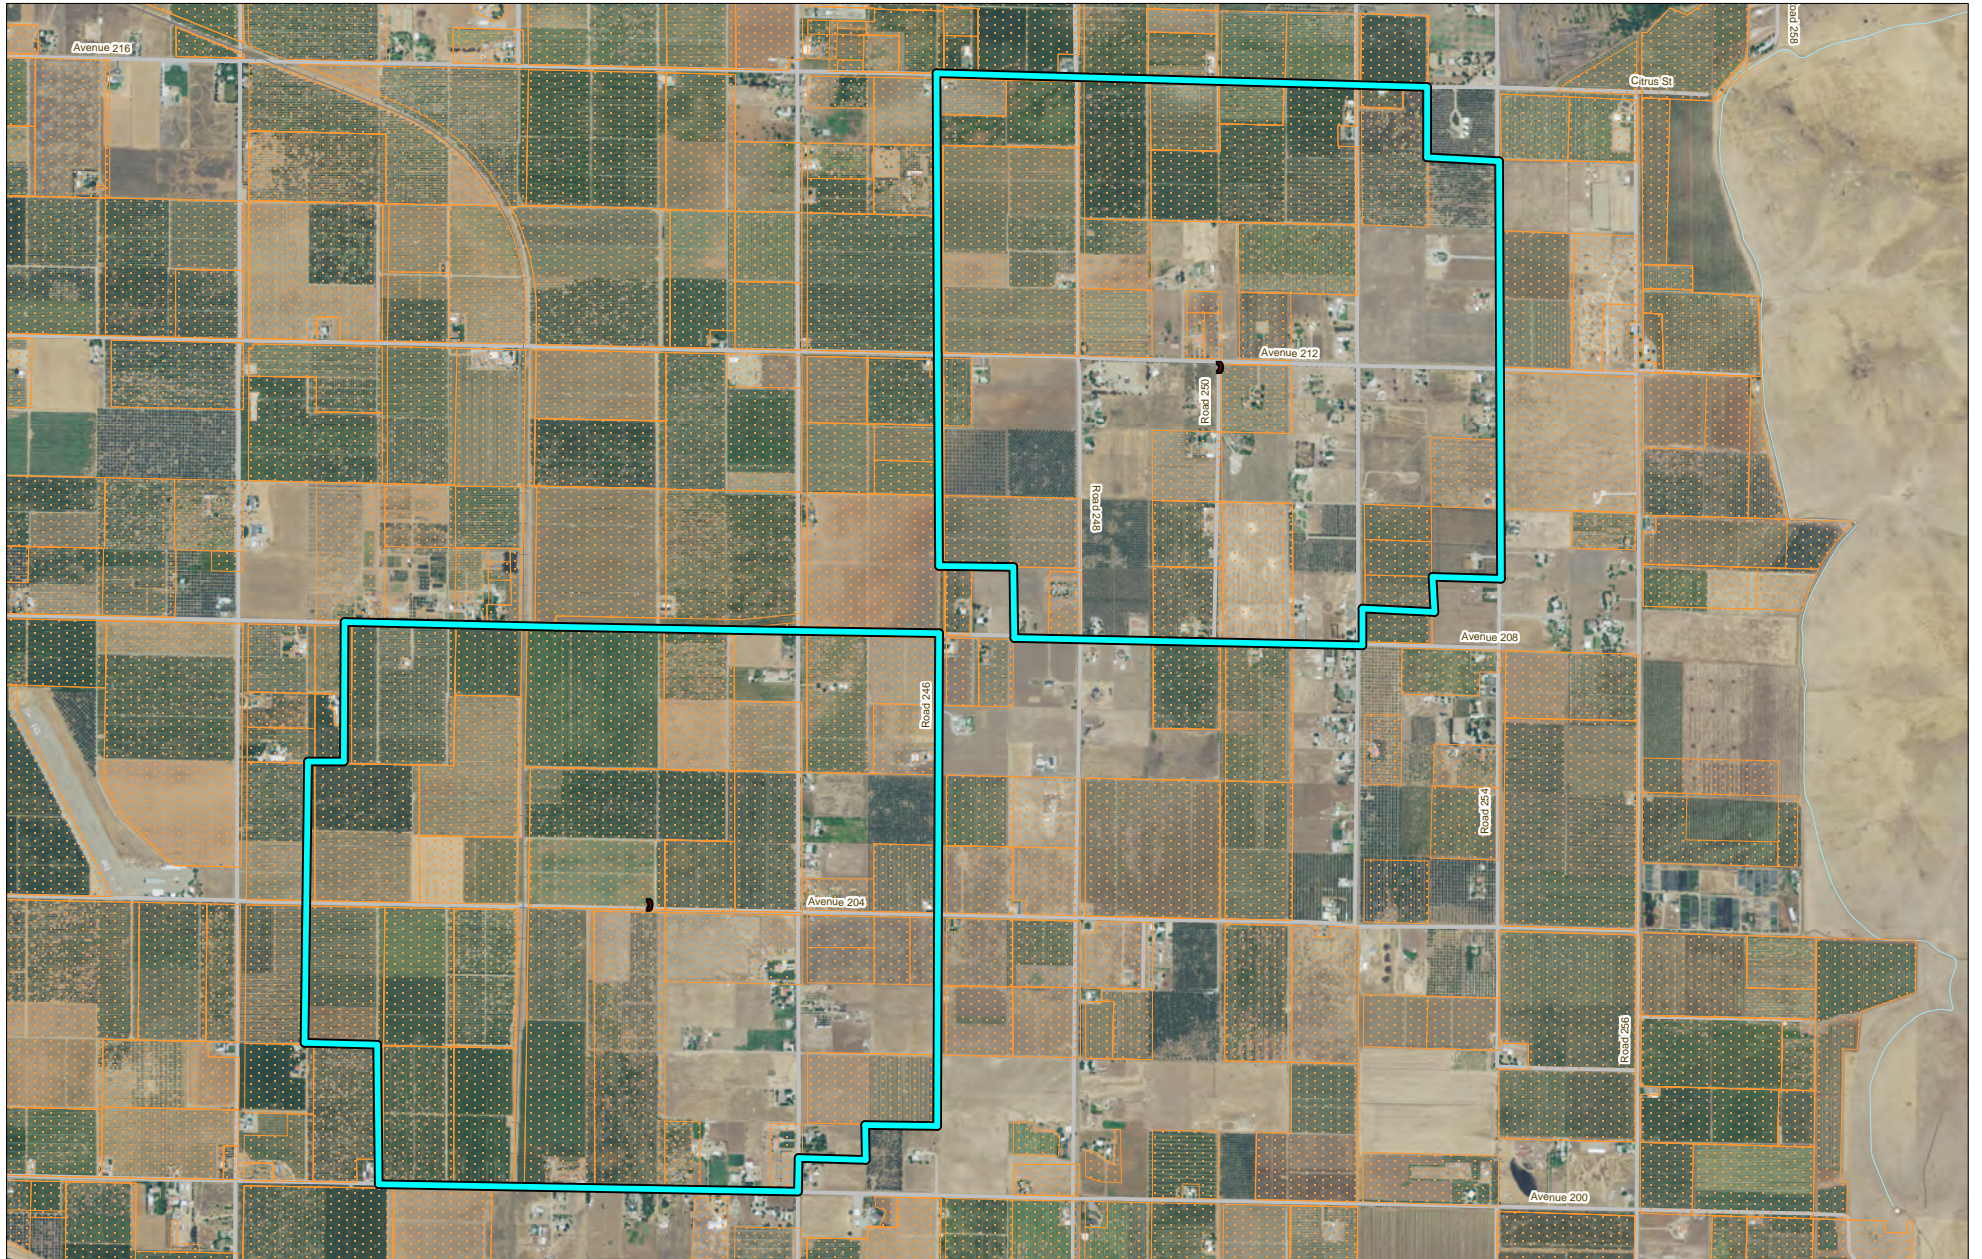

ASIAN CITRUS PSYLLID LINDSAY / STRATHMORE, TULARE COUNTY 2012

ACP DETECTION

800M TREATMENT AREA

CITRUS CROPS